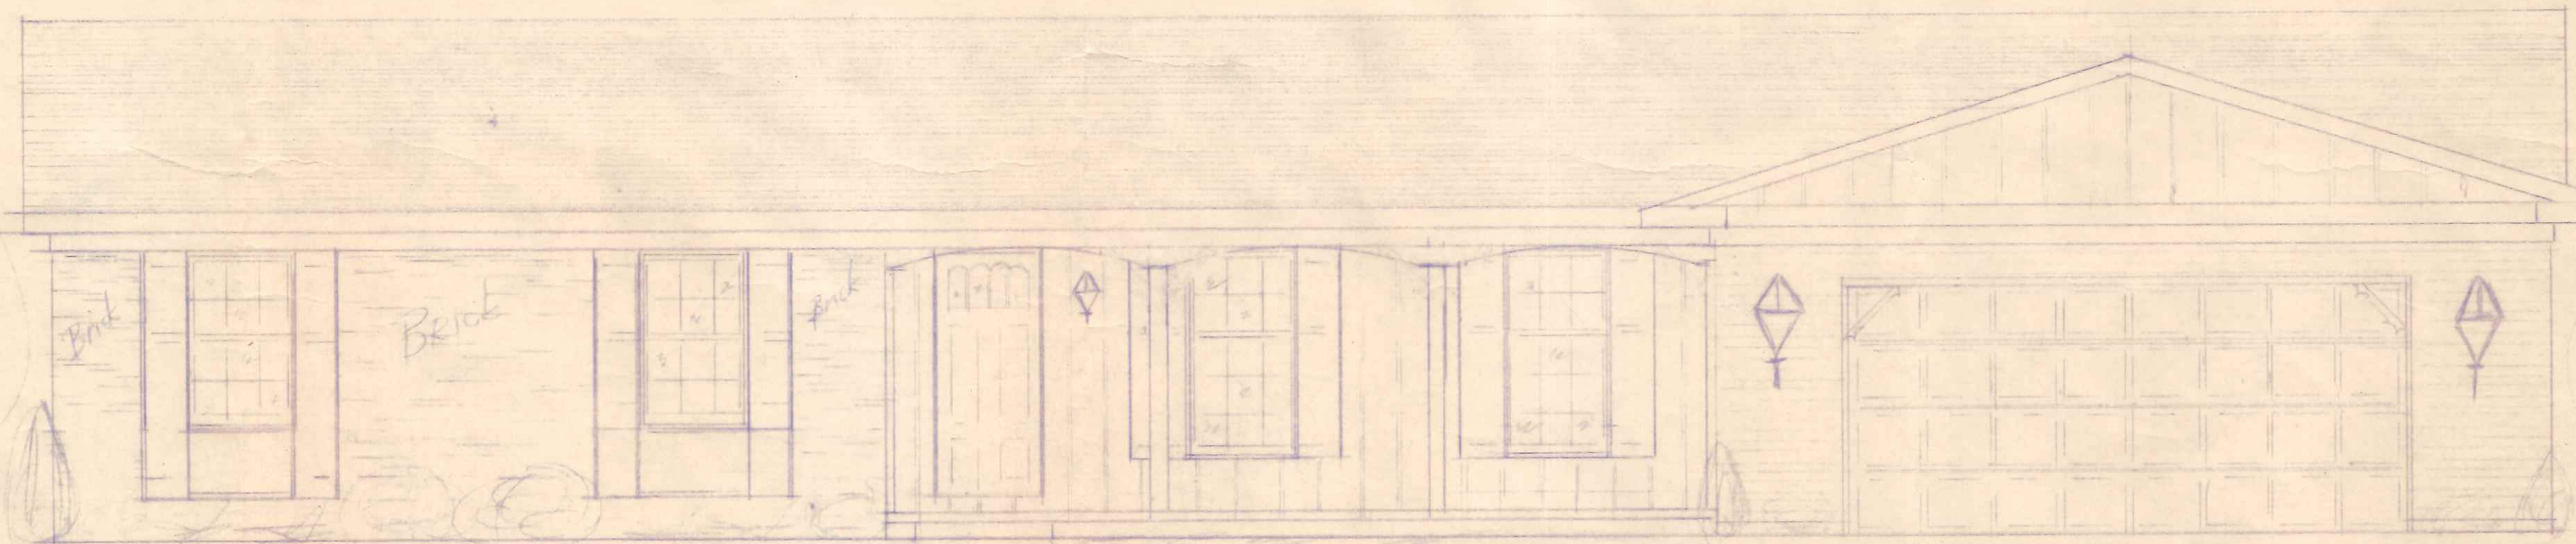

515 Rohm

Cross Sect

Ron Zochrick

2-10

ZACK - L4 - Pite

by Ron Zachred #Hrs

Spec AW Acres Lot 78

1632 Sq Ft Living Area

3 - outside
44 - 120
2 - 220