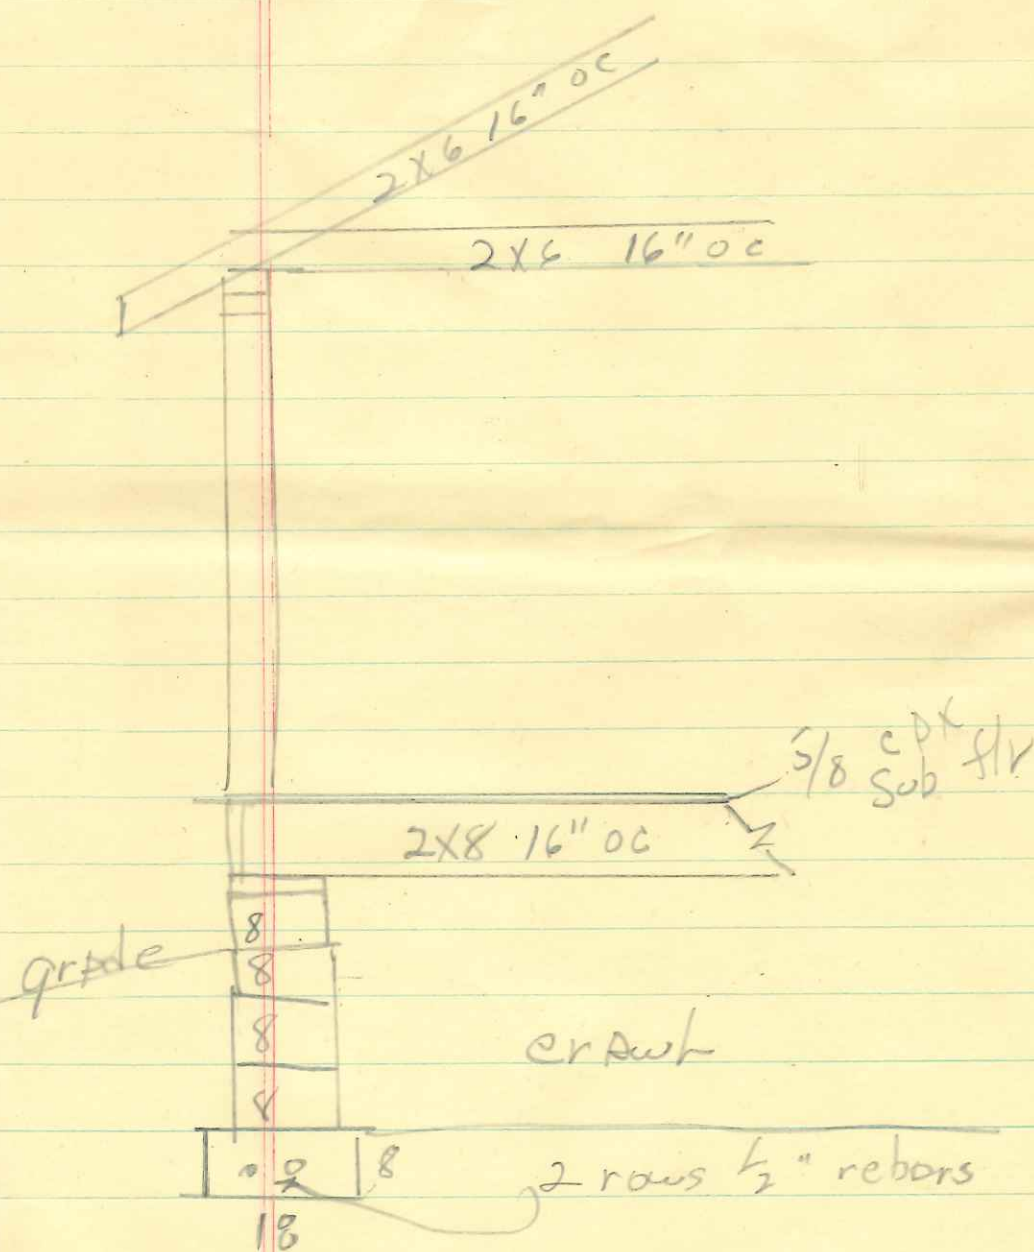

515 Rohm

Cross Sect

Ron Zochrick

2-10

ZACK - L4 - Pite

by Ron Zachred #Hrs

Spec AW Acres Lot 78

1632 Sq Ft Living Area

3 - outside
44 - 120
2 - 220