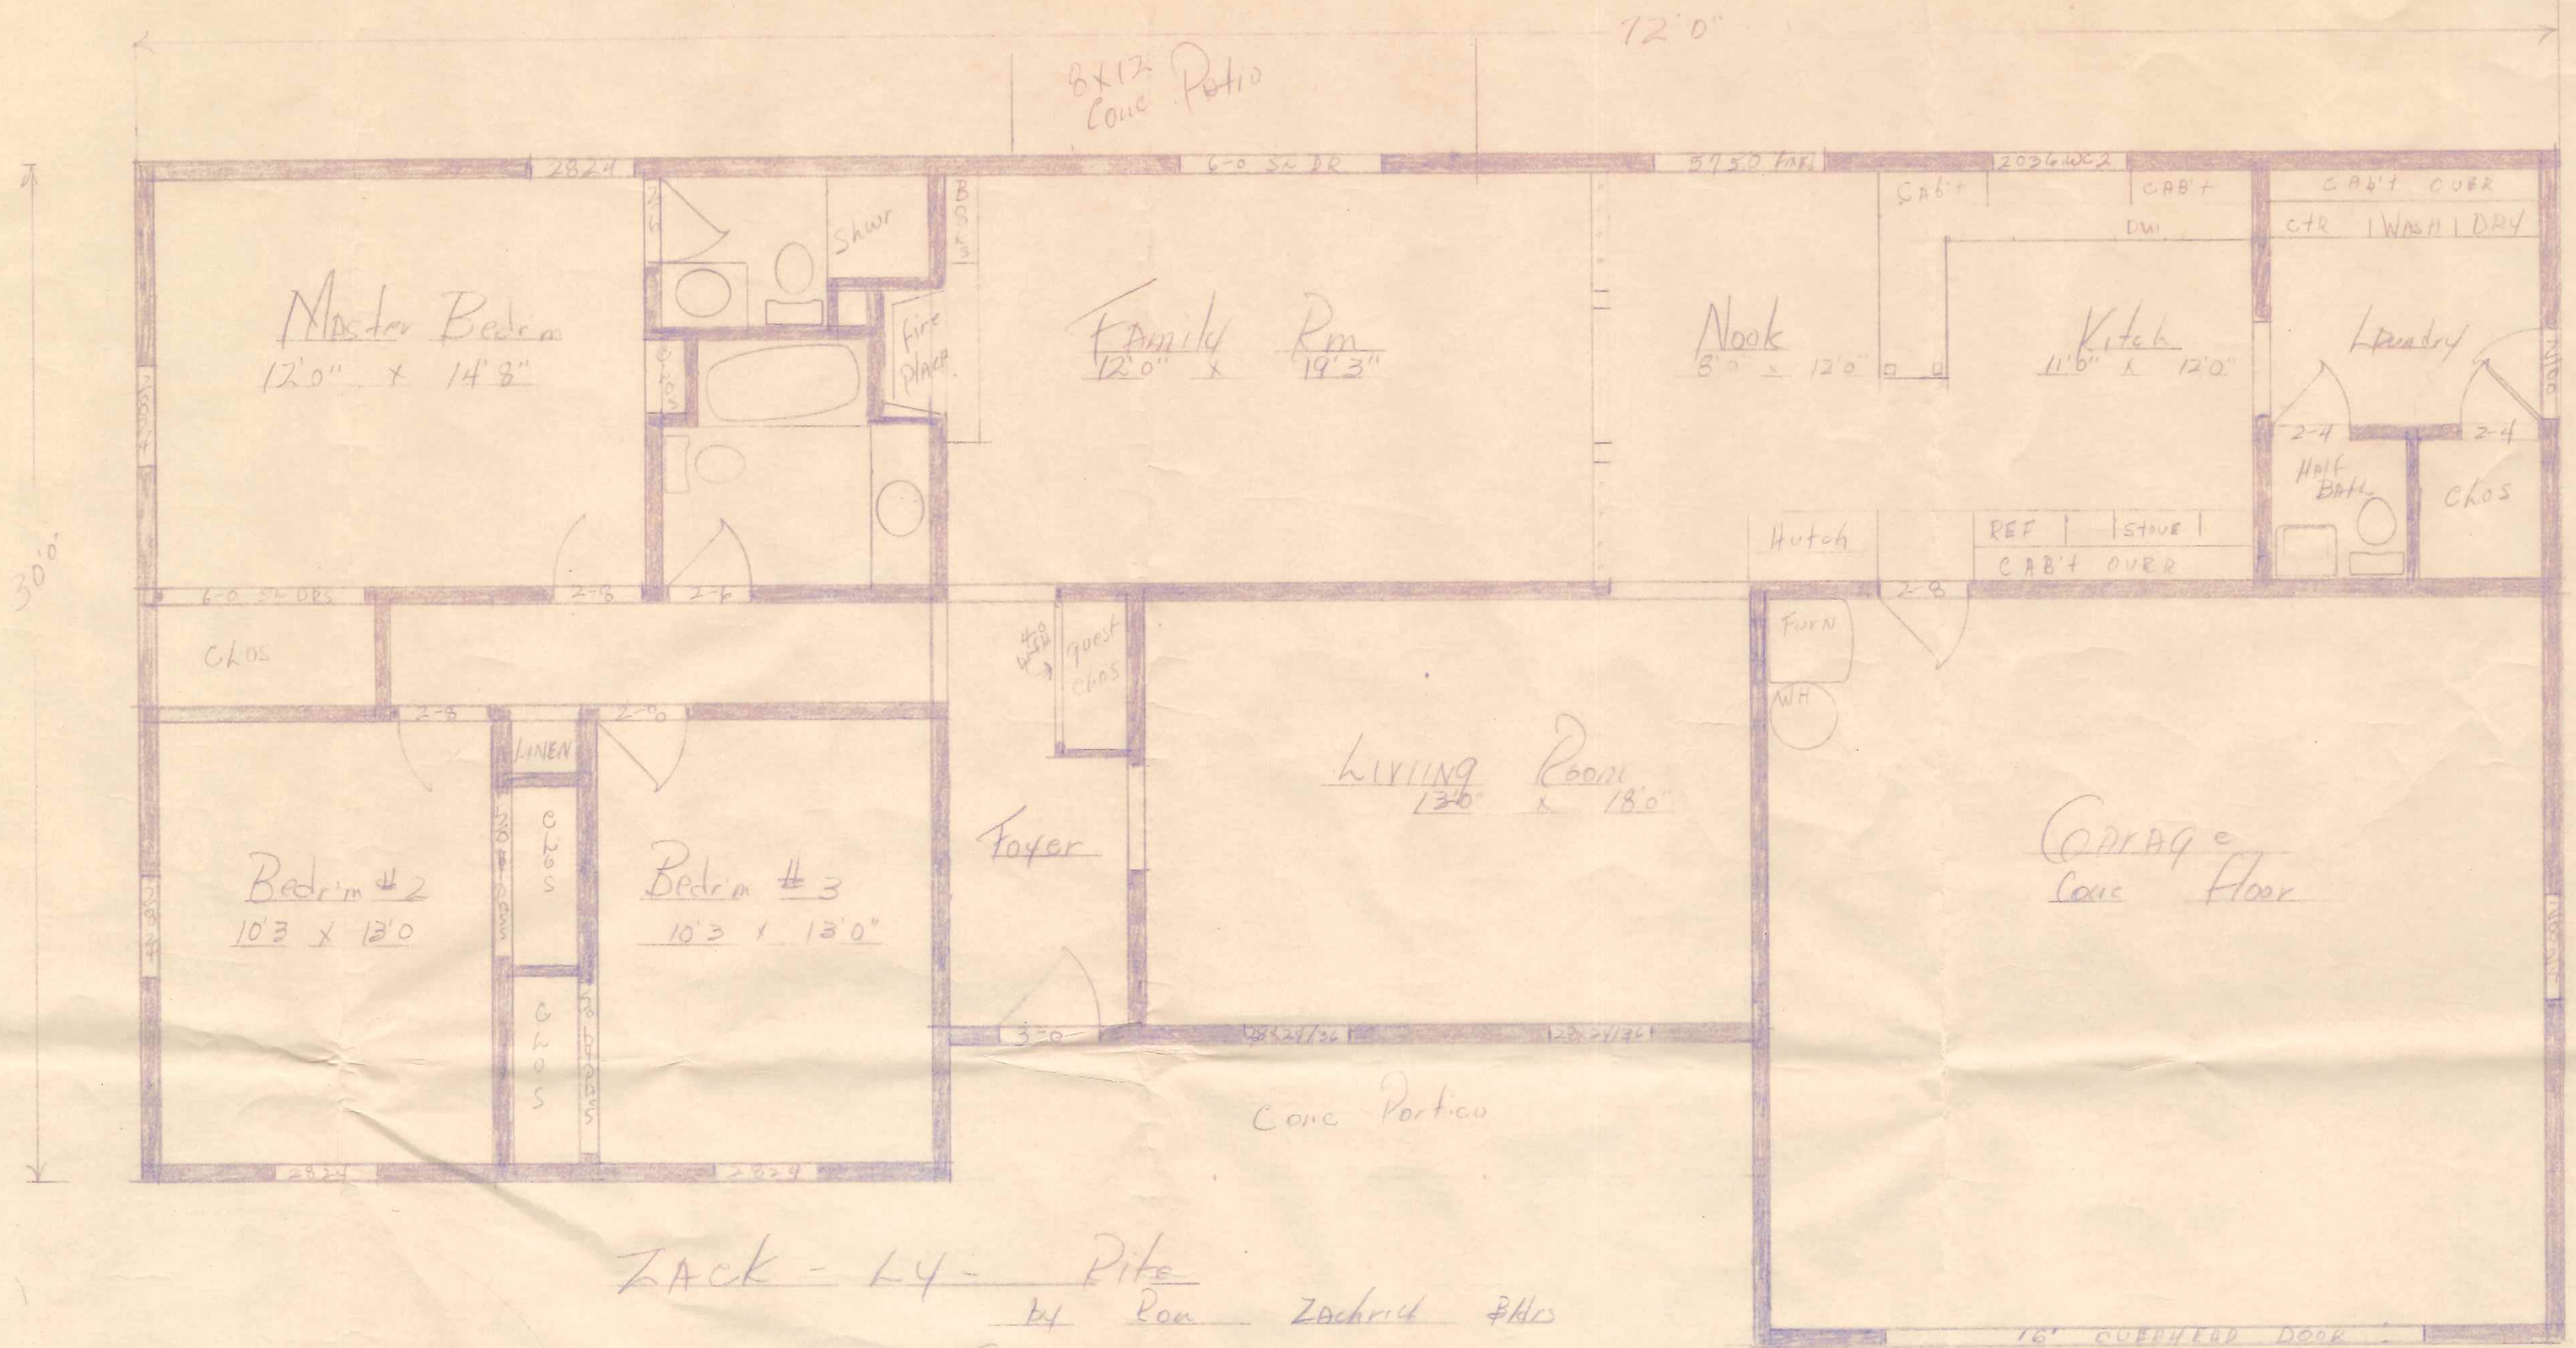

515 Rohm

Cross Sect

Ron Zochrick

2-10

ZACK - L4 - Pite

by Ron Zachred #Hrs

Spec AW Acres Lot 78

1632 Sq Ft Living Area

3 - outside
44 - 120
2 - 220